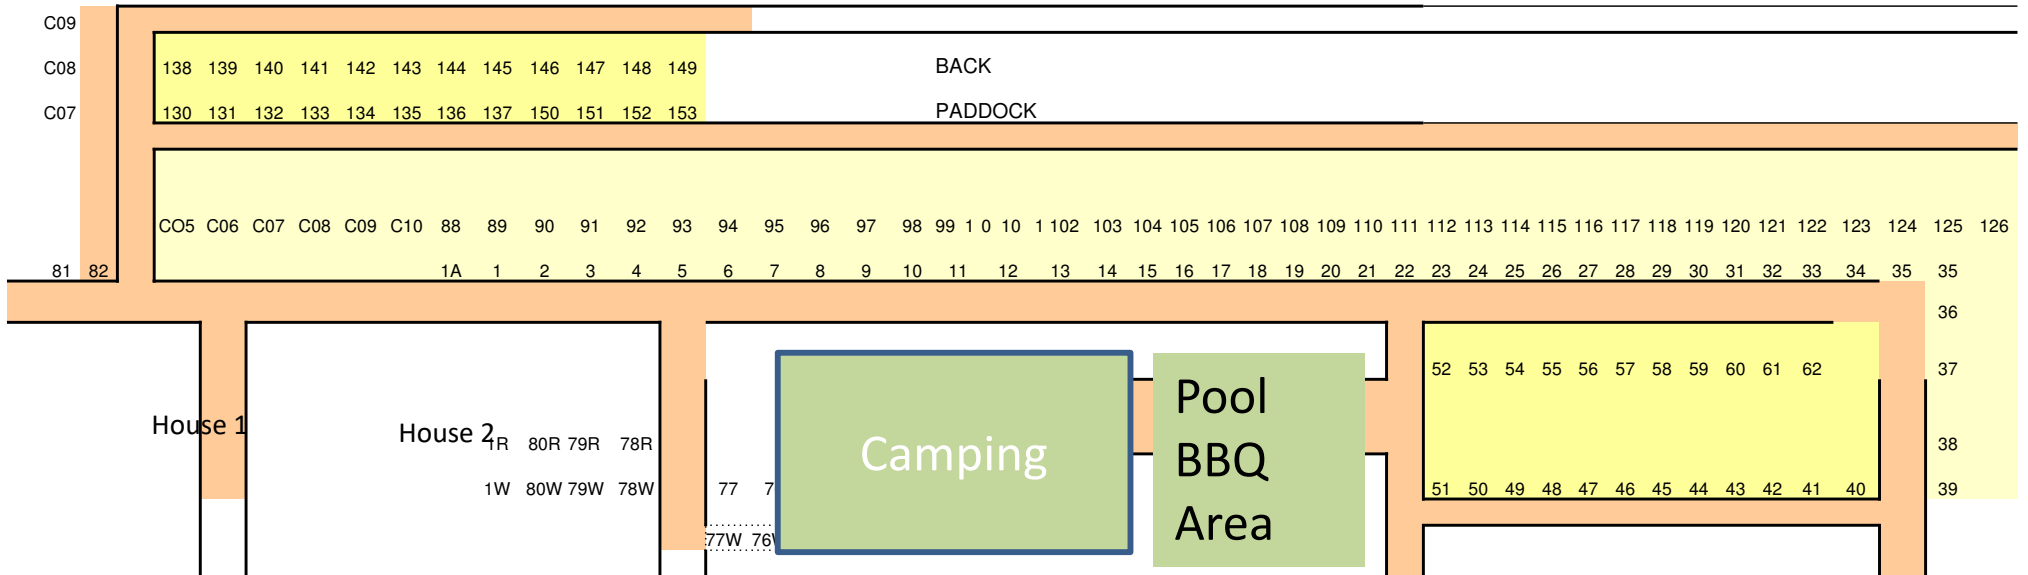

Name	Site	Price	Comments
Sant	13	65000	water views
Dimitriadis	46	95000	Negotiable
Prentice	120	40000	
Butcher	30	40000	

Site 046

Long Term Holiday Site layout

Shore