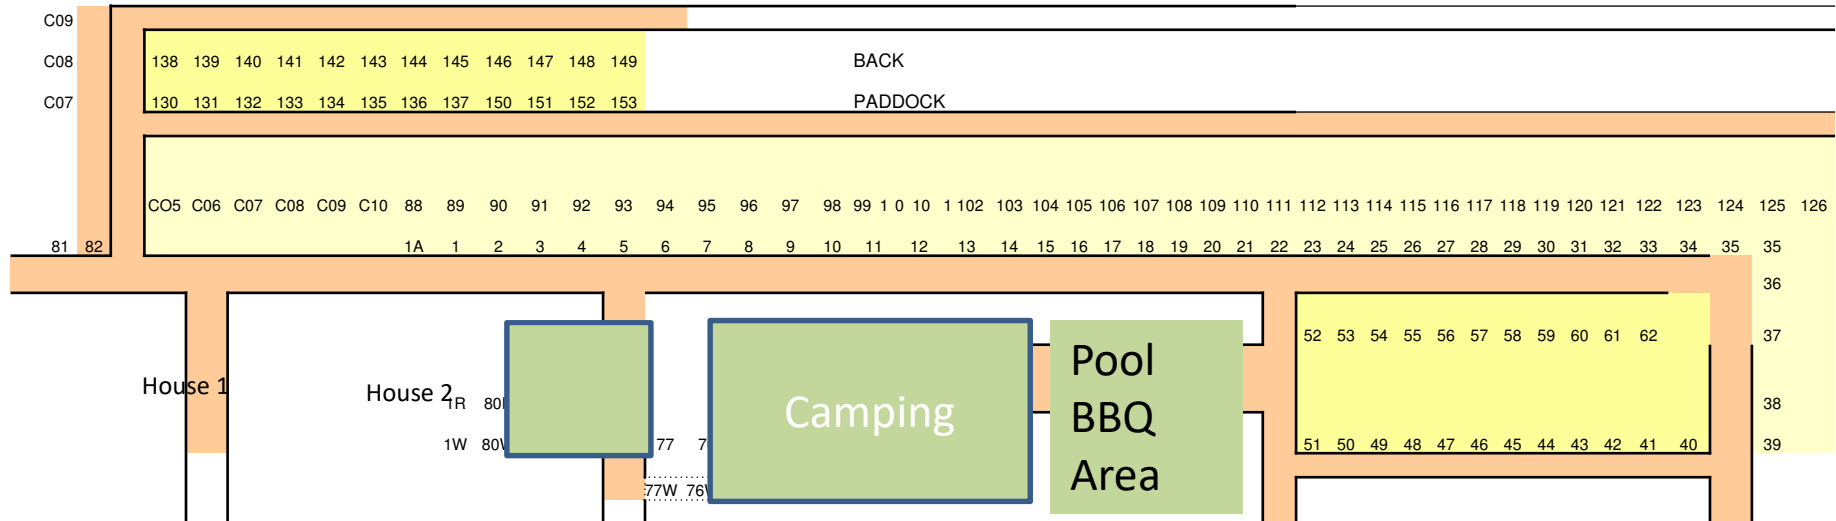

<b>Name</b>	<b>Site</b>	<b>Price</b>	<b>Comments</b>
Coulson	55	60000	
Long	58	50000	Very Comfortable, sleeps 8
Daniel	90	30000	as is
Goulter	141	17000	Very Neat

Site 130

Site 090

Site 141

# Long Term Holiday Site layout

Shore